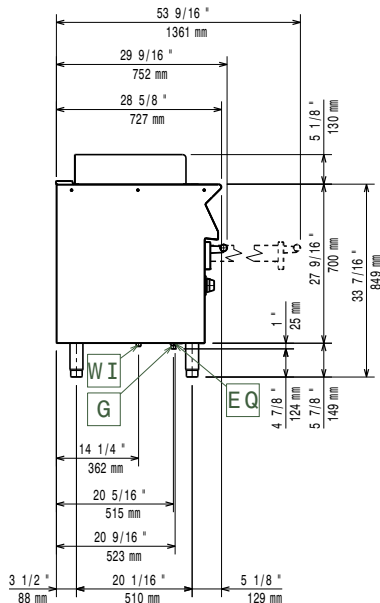

Viktig information

Nettovikt:	75 kg
Fraktvikt:	97 kg
Frakthöjd:	1180 mm
Fraktbredd:	820 mm
Fraktdjup:	860 mm
Fraktvolym:	0.83 m³

If appliance is set up or next to or against temperature sensitive furniture or similar, a safety gap of approximately 150 mm should be maintained or some form of heat insulation fitted.

[NOT TRANSLATED]

N7GG

Sida

EQ = Ekvipotentiaal skruv
G = Gasanslutning

Topp